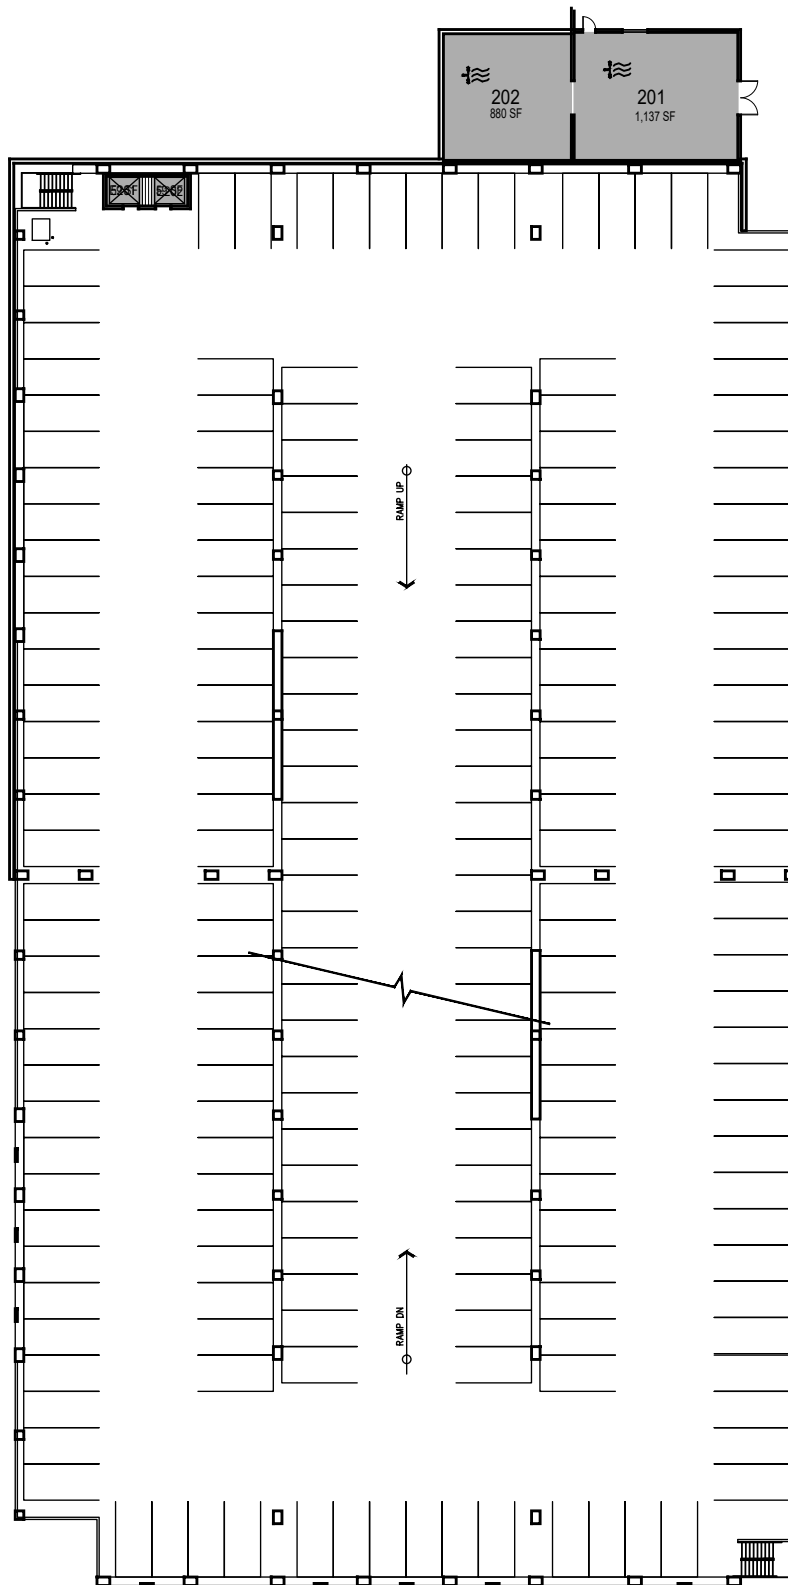

March 2022

1"=45'

Village Drive Parking Structure

Floor 2

FACILITIES MANAGEMENT AND DEVELOPMENT

000000 UNASSIGN	107500 OCOB	120000 ACAD AFRS	137500 UNIV DEV	120600 RESEARCH
102500 CAFES	110000 CLA	120400 ITS	140000 STUD AFRS	120800 ENROLL
105000 CAED	112500 CENG	121300 DIV/INCL	145000 PRESIDENT	130000 PERSON
117500 CSM	125000 AFD	150000 UNIV SUP	160000 COMM&MARK	