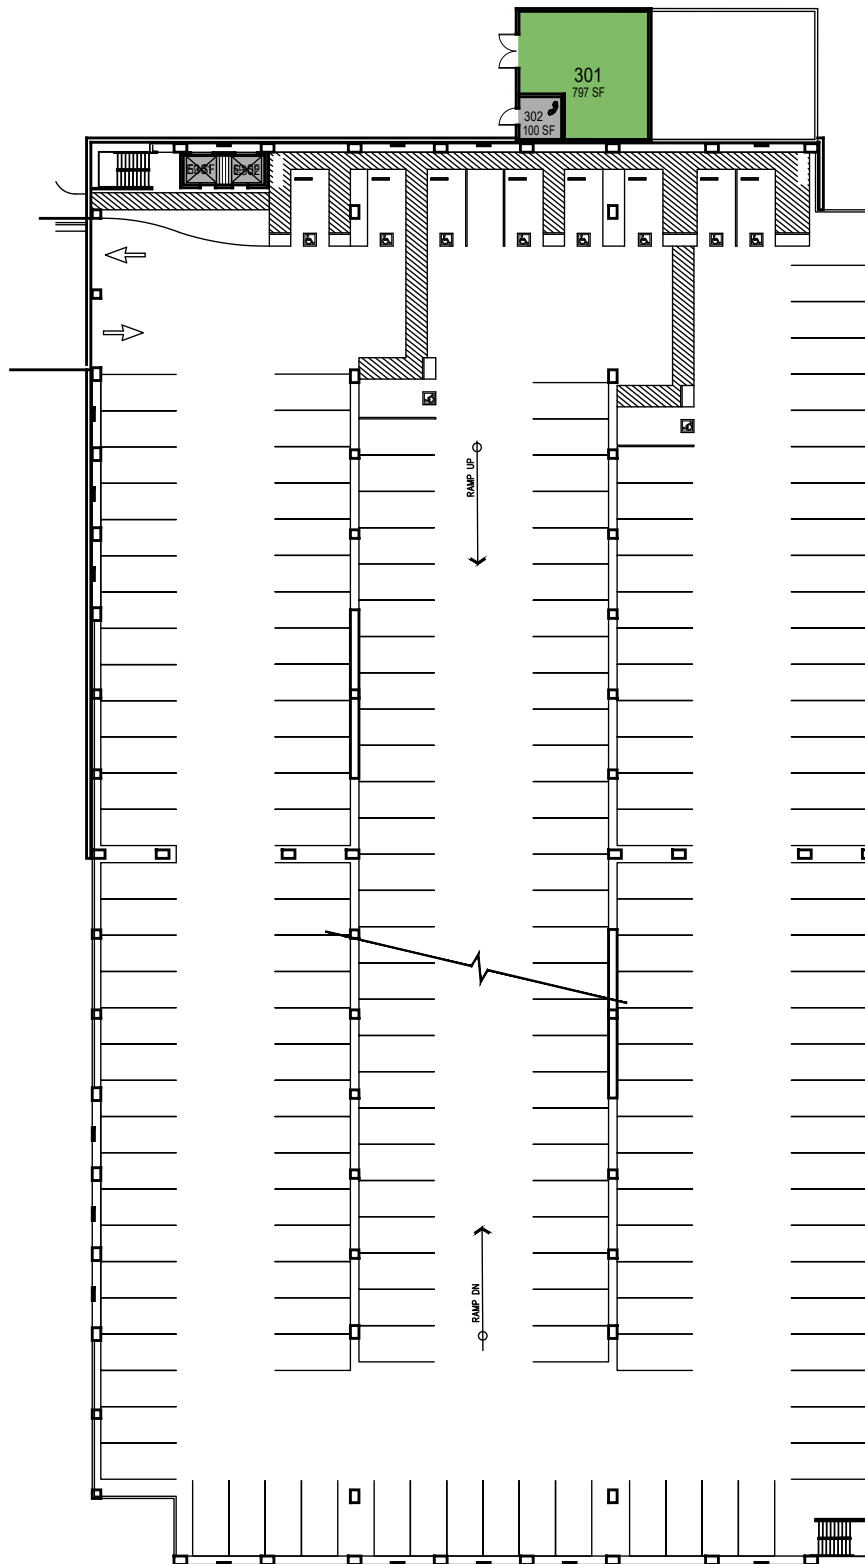

Village Drive Parking Structure

Floor 3

FACILITIES MANAGEMENT AND DEVELOPMENT

000000 UNASSIGN	107500 OCOB	120000 ACAD AFRS	137500 UNIV DEV	120600 RESEARCH
102500 CAFES	110000 CLA	120400 ITS	140000 STUD AFRS	120800 ENROLL
105000 CAED	112500 CENG	121300 DIV/INCL	145000 PRESIDENT	130000 PERSON
117500 CSM	125000 AFD	150000 UNIV SUP	160000 COM&MARK	

March 2022

1"=45'