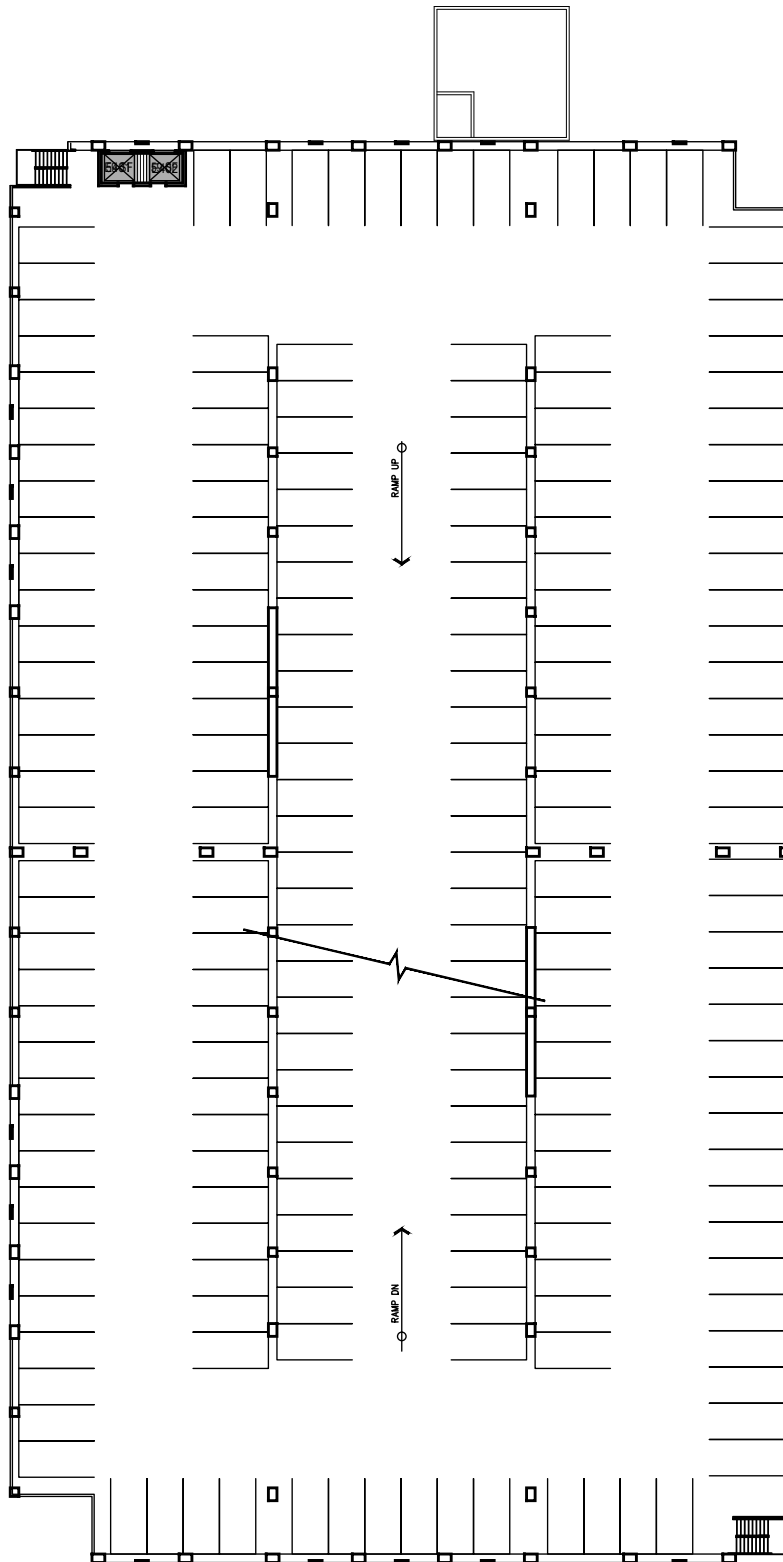

Village Drive Parking Structure

Floor 4

FACILITIES MANAGEMENT AND DEVELOPMENT

000000 UNASSIGN	107500 OCOB	120000 ACAD AFRS	137500 UNIV DEV	120600 RESEARCH
102500 CAFES	110000 CLA	120400 ITS	140000 STUD AFRS	120800 ENROLL
105000 CAED	112500 CENG	121300 DIV/INCL	145000 PRESIDENT	130000 PERSON
117500 CSM	125000 AFD	150000 UNIV SUP	160000 COMM&MARK	

March 2022

1"=45'