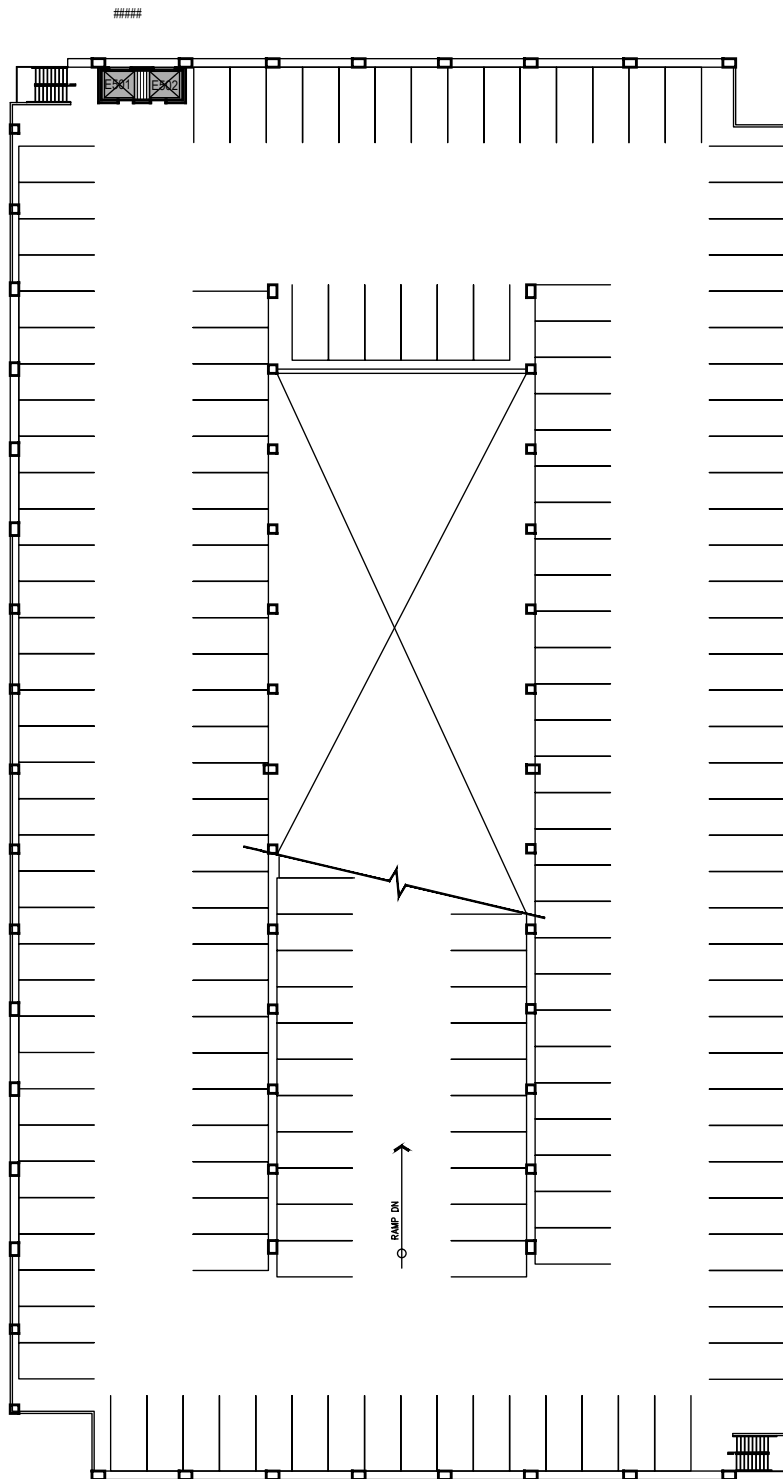

Village Drive Parking Structure

Floor 5

FACILITIES MANAGEMENT AND DEVELOPMENT

000000 UNASSIGN	107500 OCOB	120000 ACAD AFRS	137500 UNIV DEV	120600 RESEARCH
102500 CAFES	110000 CLA	120400 ITS	140000 STUD AFRS	120800 ENROLL
105000 CAED	112500 CENG	121300 DIV/INCL	145000 PRESIDENT	130000 PERSON
117500 CSM	125000 AFD	150000 UNIV SUP	160000 COM&MARK	

March 2022

1"=45'